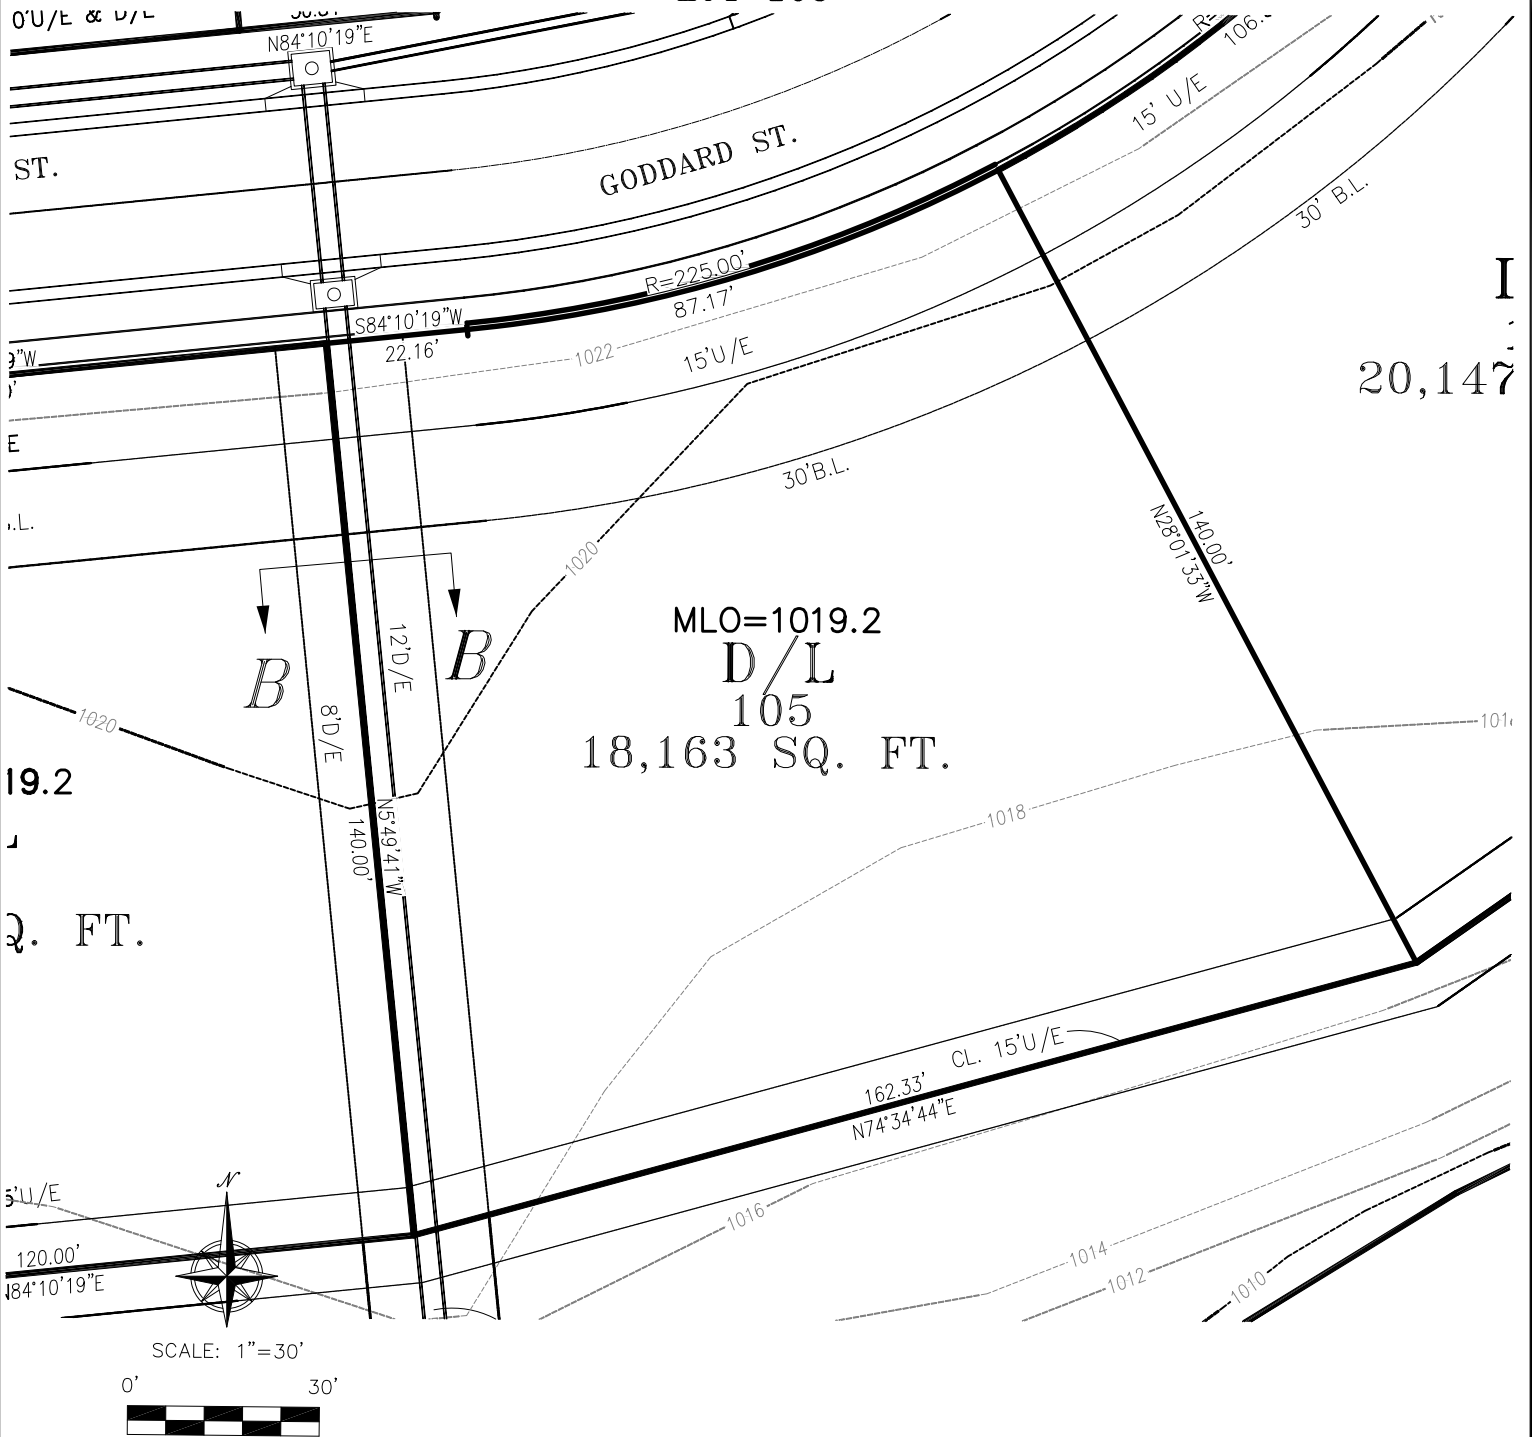

TERRYBROOK FARMS, THIRD PLAT

LOT 105

PHELPS ENGINEERING, INC.
 1270 N Winchester
 Olathe, Kansas 66061

(913) 393-1155
 Fax (913) 393-1166
www.phelpsengineering.com

PROJECT NO. 150054
 DATE: 8/3/16
 BY: BJB