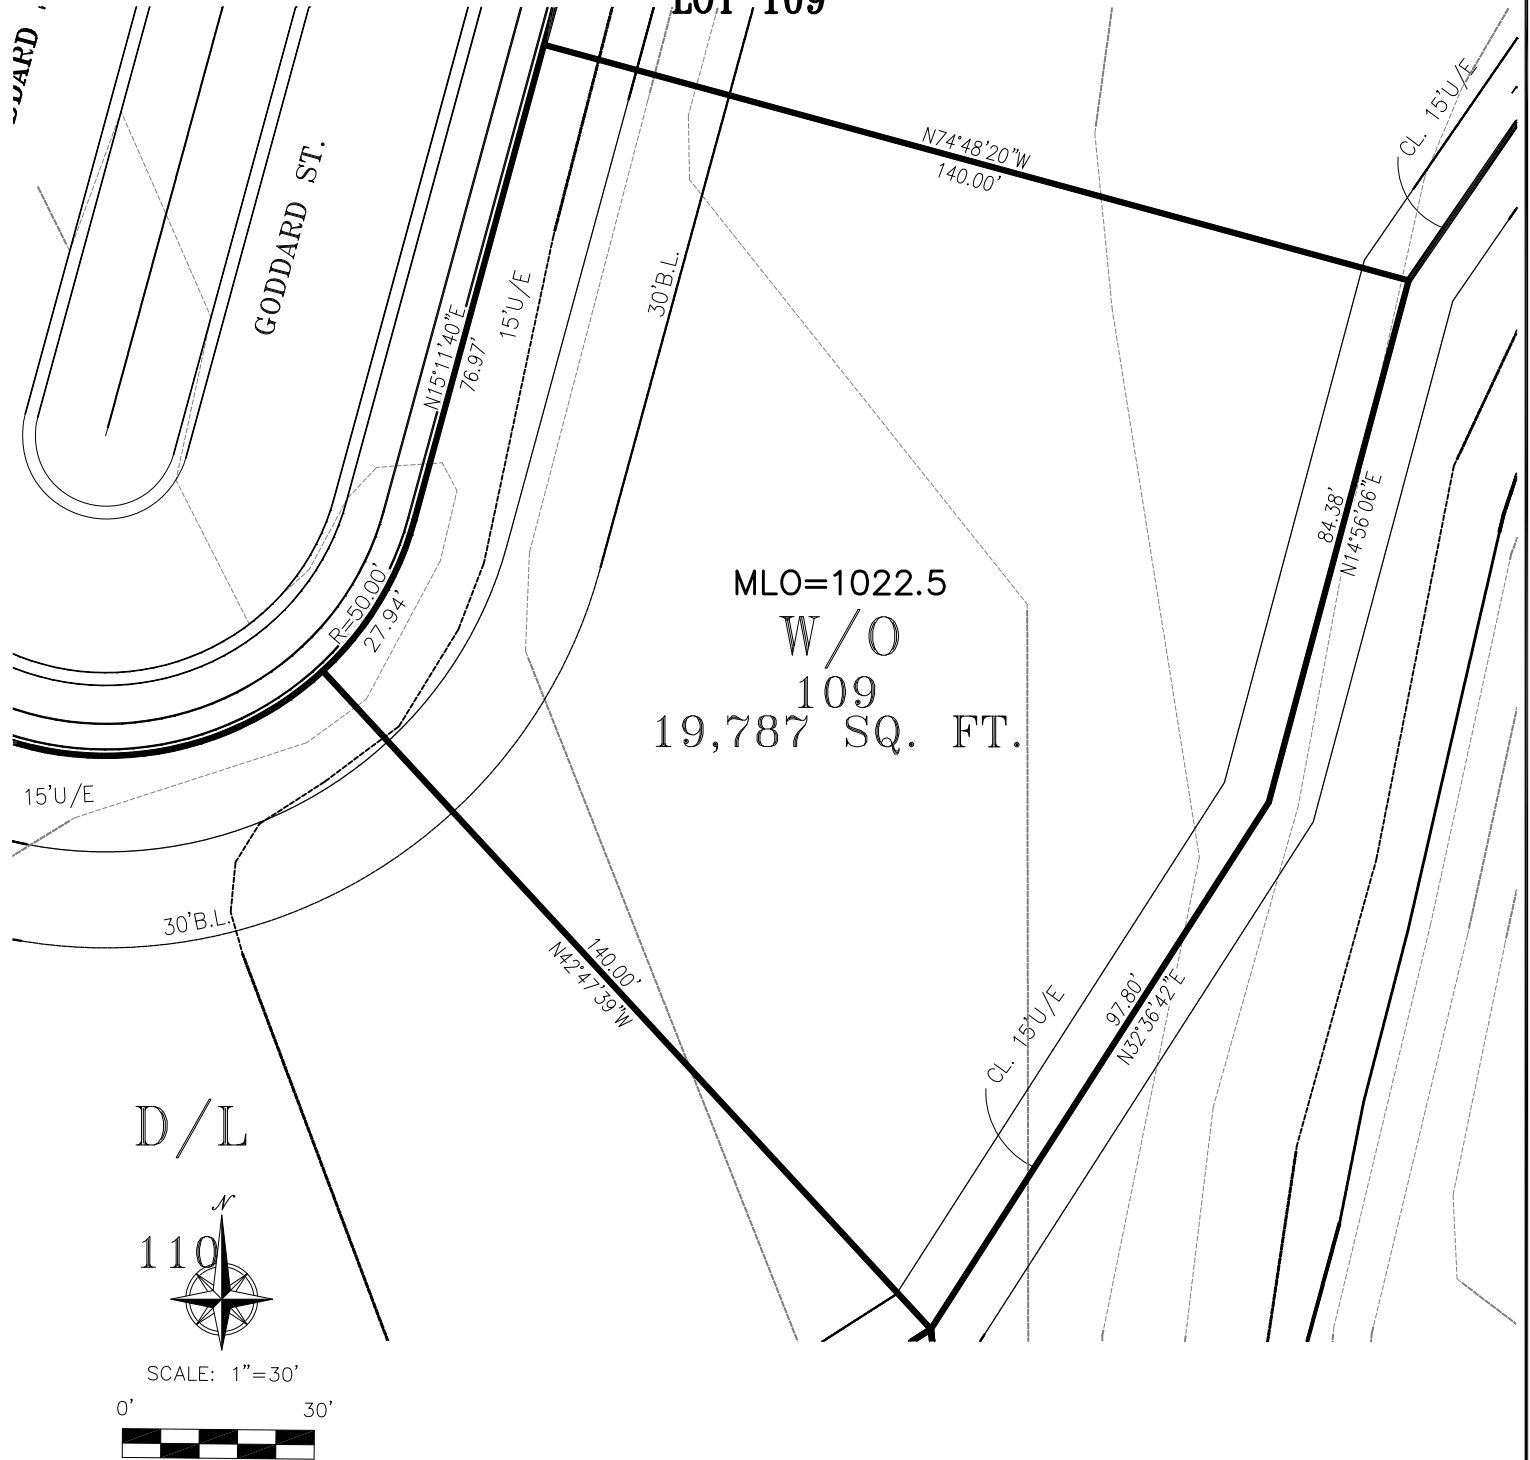

TERRYBROOK FARMS, THIRD PLAT LOT 109

PHELPS ENGINEERING, IN
 1270 N Winchester
 Olathe, Kansas 66061

(913) 393-1155
 Fax (913) 393-1166
 www.phelpsengineering.com

PROJECT NO. 150054
 DATE: 8/3/16
 BY: BJG